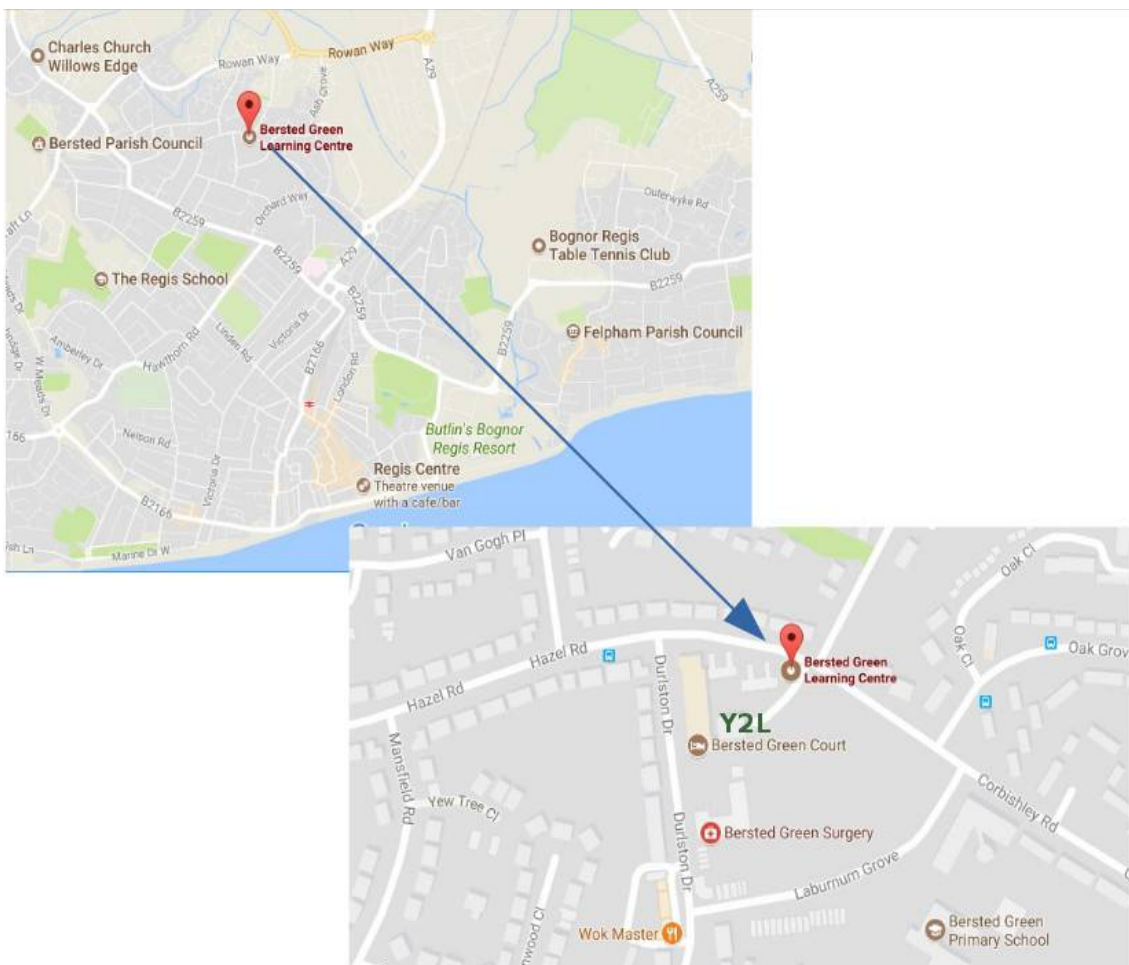

Transport Links

By Car:- we are located in the Car Park behind Bersted Green Court flats, at the East end of the block in Hazel Road.

**Yet 2 Learn is in an easily accessible location in
Bersted Green, Bognor Regis**

By Train: Approx 15 minute walk.

Train into Bognor Regis- out of the Station turn right, and head North along Longford Road (stay on the left hand side path). towards the end of the road it bends left, continue past the big roundabout into Chichester Road. At the traffic lights cross over into Bersted street and continue on the left hand side pavement.

Just past Bookers Close there is a pathway, take this through to The Paddock, continue North into Church Lane. At the Crossroads, turn Right into Orchard way, then Left into Corbishley Road. Follow this road along, you will come to a Green on the left hand side and you are now in Hazel Road. The Learning Centre is just here in the Car Park.

By Bus: approx a 4 minute walk.

The 69 / Star departs from Bognor Regis Railway Station every 30 minutes and arrives at opposite Oak Close 7 minutes later. The 700 Coastliner runs from Chichester Bus Depot (opposite Chichester Railway Station) through to Littlehampton. The bus stop here is north Bersted Shops. From here head North and turn right into Fairlands, this becomes Hazel Road. Y2L is at the end of this car park.